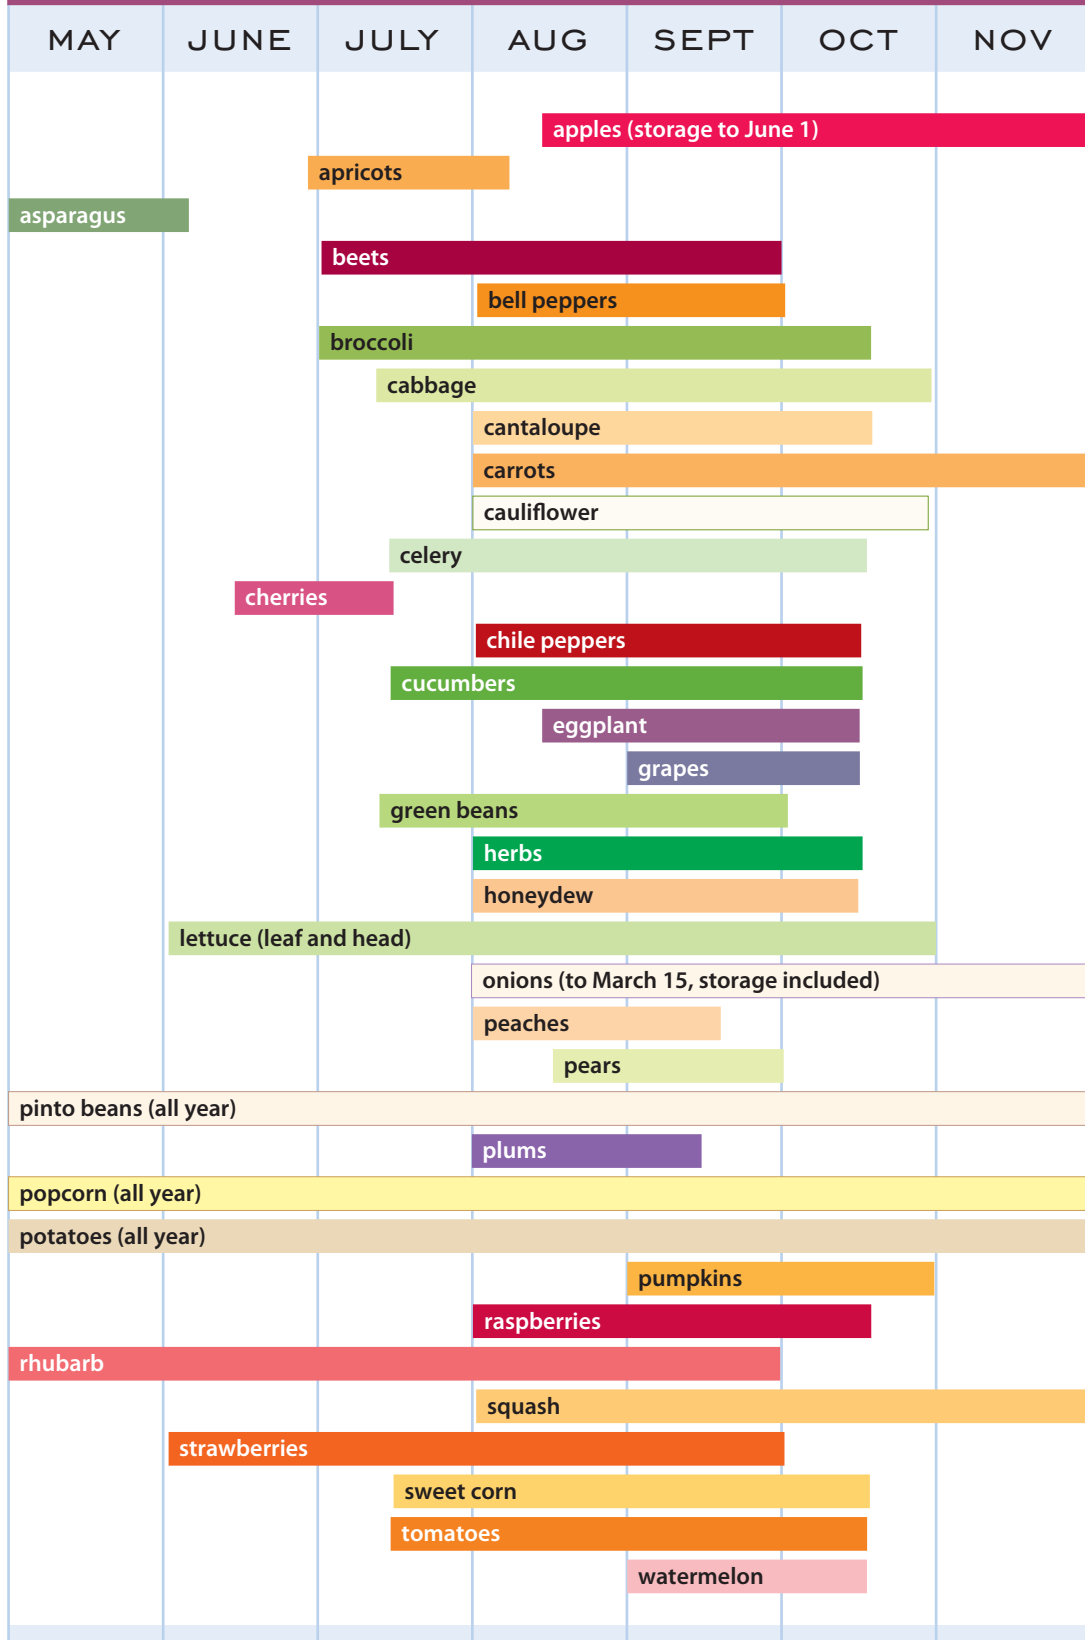

COLORADO CROP CALENDAR

Information generously provided by the Colorado Department of Agriculture